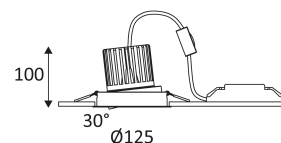

# ADA 2 RX

- Adjustable round recessed spotlight.
  - 2700K, 3000K or 4000K as desired via a switch at the back of the luminaire.
  - Fastened with springs.
  - Remote non dimmable converter supplied.
- This product contains 1 light source(s) of energy efficiency F.

Hole cut to insert luminaire. (120mm)

Minimum ceiling height to insert luminaire. (145mm)

The luminaire can be adjusted vertically up to a maximum of 30°.

Beam 38°.

Product in conformity CE.

CRI >90

LED specifications.