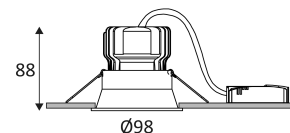

ABY 3 RD

- Fixed round recessed spotlight.
- Low luminance reflector.
- Fastened with springs.
- Remote dimmable converter supplied.
- Compatible with start and end-of-phase dimmer.

This product contains 1 light source(s) of energy efficiency F.

CODE	COLOR	MATERIAL	AC	DC	LED	T° (K)	LED Lumen	System Lumen
DO464WW05	MATT BLACK	CAST ALUMINIUM	AC 230V	DC 350mA 36V	15W	3000K	1300 Lm	1151 Lm
DO464WW30	MATT WHITE	CAST ALUMINIUM	AC 230V	DC 350mA 36V	15W	3000K	1300 Lm	1151 Lm
DO464NW05	MATT BLACK	CAST ALUMINIUM	AC 230V	DC 350mA 36V	15W	4000K	1700 Lm	1447 Lm
DO464NW30	MATT WHITE	CAST ALUMINIUM	AC 230V	DC 350mA 36V	15W	4000K	1700 Lm	1447 Lm

Recessed ceiling mounting only.

Indoor use only.

Protected against the ingress of solid bodies greater than 12 mm. Protected against rain.

Protection against an impact energy of 1 Joule.

Product can be connected to low-voltage systems. A safety extra low voltage luminaire in which voltages higher than those of SELV are not generated.

Hole cut to insert luminaire (92mm)

Beam 45°.

Product in conformity CE.

CRI>80

LED specifications.

Photobiological risk RG1

Test on 650°.

Product can not be covered after installation even with insulation.

Class II power supply included.

Connect to a constant current Led power supply of 350mA DC.

The product is dimmable.

5 years warranty.