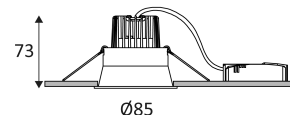

ABY 2 RD

- Fixed round recessed spotlight.
- Low luminance reflector.
- Fastened with springs.
- Remote dimmable converter supplied.
- Compatible with start and end-of-phase dimmer.

This product contains 1 light source(s) of energy efficiency F.

CODE	COLOR	MATERIAL	AC	DC	LED	T° (K)	LED Lumen	System Lumen
DO462WW05	MATT BLACK	CAST ALUMINIUM	AC 230V	DC 200mA 36V	9W	3000K	750 Lm	680 Lm
DO462WW30	MATT WHITE	CAST ALUMINIUM	AC 230V	DC 200mA 36V	9W	3000K	750 Lm	680 Lm
DO462NW05	MATT BLACK	CAST ALUMINIUM	AC 230V	DC 200mA 36V	9W	4000K	950 Lm	860 Lm
DO462NW30	MATT WHITE	CAST ALUMINIUM	AC 230V	DC 200mA 36V	9W	4000K	950 Lm	860 Lm

Recessed ceiling mounting only.

Indoor use only.

Protected against the ingress of solid bodies greater than 12 mm. Protected against rain.

Protection against an impact energy of 1 Joule.

Product can be connected to low-voltage systems. A safety extra low voltage luminaire in which voltages higher than those of SELV are not generated.

Hole cut to insert luminaire. (80mm)

Beam 36°.

Product in conformity CE.

CRI>80

LED specifications.

Photobiological risk RG1

Test on 650°.

Product can not be covered after installation even with insulation.

Class II power supply included.

Connect to a constant current Led power supply of 200mA DC.

The product is dimmable.

5 years warranty.