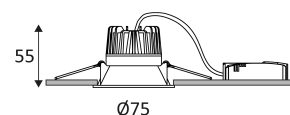

ABY 1 RD

- Fixed round recessed spotlight.
- Low luminance reflector.
- Fastened with springs.
- Remote dimmable converter supplied.
- Compatible with start and end-of-phase dimmer.

This product contains 1 light source(s) of energy efficiency F.

CODE	COLOR	MATERIAL	AC	DC	LED	T° (K)	LED Lumen	System Lumen
DO461WW05	MATT BLACK	CAST ALUMINIUM	AC 230V	DC 350mA 15V	6,5W	3000K	550 Lm	519 Lm
DO461WW30	MATT WHITE	CAST ALUMINIUM	AC 230V	DC 350mA 15V	6,5W	3000K	550 Lm	519 Lm
DO461NW05	MATT BLACK	CAST ALUMINIUM	AC 230V	DC 350mA 15V	6,5W	4000K	800 Lm	600 Lm
DO461NW30	MATT WHITE	CAST ALUMINIUM	AC 230V	DC 350mA 15V	6,5W	4000K	800 Lm	600 Lm

MATT WHITE

Recessed ceiling mounting only.

Indoor use only.

Protected against the ingress of solid bodies greater than 12 mm. Protected against rain.

Protection against an impact energy of 1 Joule.

Product can be connected to low-voltage systems. A safety extra low voltage luminaire in which voltages higher than those of SELV are not generated.

Hole cut to insert luminaire (68mm)

Beam 36°.

Product in conformity CE.

CRI>80

LED specifications.

Photobiological risk RG1

Test on 650°.

Product can not be covered after installation even with insulation.

Class II power supply included.

Connect to a constant current Led power supply of 350mA DC.

The product is dimmable.

5 years warranty.