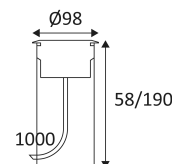

WL340

This product contains 1 light source(s) of energy efficiency F.

| CODE | COLOR | MATERIAL | AC | LED | T° (K) | LED Lumen | System Lumen |
|-----------|----------------------|---------------------|---------|------|--------|-----------|--------------|
| WL339WW | CAST STAINLESS STEEL | STAINLESS STEEL 316 | AC 230V | 2,6W | 3000K | 205 Lm | 50 Lm |
| WL340WW | BRUSHED BRASS | STAINLESS STEEL 316 | AC 230V | 2,6W | 3000K | 205 Lm | 50 Lm |
| WL340AB27 | ANTIQUÉ BRASS | ANTIQUÉ BRASS | AC 230V | 2,6W | 2700K | 155 Lm | 49 Lm |
| WL340ABWW | ANTIQUÉ BRASS | ANTIQUÉ BRASS | AC 230V | 2,6W | 3000K | 205 Lm | 50 Lm |

CAST STAINLESS STEEL

BRUSHED BRASS

ANTIQUÉ BRASS

ACCESSOIRES DESCRIPTION

JB5 IP68 PARALLEL CONNECTION BOX WITH GEL

WC59 IP68 CONNECTOR

Recessed wall mounting only.

Recessed floor mounting only.

Beam 50°.

Product in conformity CE.

Colour rendering index >80.

LED specifications.

Power supply included.

7 7 years warranty.

Replaceable control gear by an electrician.

Replaceable LED light source by an electrician.