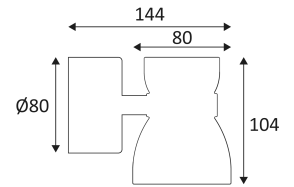

WL075

This product contains 1 light source(s) of energy efficiency F.

CODE	COLOR	MATERIAL	AC	LED	T° (K)	System Lumen
WL075BNBM27	BLACK	ALUMINIUM	AC 230V	5,7W	2700K	515 Lm
WL075BNBM30	BLACK	ALUMINIUM	AC 230V	5,7W	3000K	520 Lm
WL075SNBM27	SILVER	ALUMINIUM	AC 230V	5,7W	2700K	515 Lm
WL075SNBM30	SILVER	ALUMINIUM	AC 230V	5,7W	3000K	520 Lm
WL075ZNBM27	BRONZE	ALUMINIUM	AC 230V	5,7W	2700K	515 Lm
WL075ZNBM30	BRONZE	ALUMINIUM	AC 230V	5,7W	3000K	520 Lm