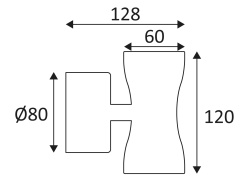

WL070

This product contains 2 light source(s) of energy efficiency E.

CODE	COLOR	MATERIAL	AC	LED	T° (K)	System Lumen
WL070BNBM27	BLACK	ALUMINIUM	AC 230V	2x2,5W	2700K	2x255 Lm
WL070BNBM30	BLACK	ALUMINIUM	AC 230V	2x2,5W	3000K	2x275 Lm
WL070SNBM27	SILVER	ALUMINIUM	AC 230V	2x2,5W	2700K	2x255 Lm
WL070SNBM30	SILVER	ALUMINIUM	AC 230V	2x2,5W	3000K	2x275 Lm
WL070ZNBM27	BRONZE	ALUMINIUM	AC 230V	2x2,5W	2700K	2x255 Lm
WL070ZNBM30	BRONZE	ALUMINIUM	AC 230V	2x2,5W	3000K	2x275 Lm
WL070CNBM27	SHINY COPPER	ALUMINIUM	AC 230V	2x2,5W	2700K	2x255 Lm
WL070CNBM30	SHINY COPPER	ALUMINIUM	AC 230V	2x2,5W	3000K	2x275 Lm

Beam 12°.

Product in conformity CE.

Colour rendering index >80.

LED specifications.

Power supply included.

7 years warranty.

Replaceable control gear by an electrician.

Replaceable LED light source by an electrician.