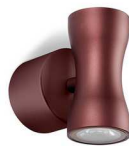

WL070

This product contains 2 light source(s) of energy efficiency E.

CODE	COLOR	MATERIAL	AC	LED	T° (K)	System Lumen
WL070BNBM27	BLACK	ALUMINIUM	AC 230V	2x2,5W	2700K	2x255 Lm
WL070BNBM30	BLACK	ALUMINIUM	AC 230V	2x2,5W	3000K	2x275 Lm
WL070SNBM27	SILVER	ALUMINIUM	AC 230V	2x2,5W	2700K	2x255 Lm
WL070SNBM30	SILVER	ALUMINIUM	AC 230V	2x2,5W	3000K	2x275 Lm
WL070ZNBM27	BRONZE	ALUMINIUM	AC 230V	2x2,5W	2700K	2x255 Lm
WL070ZNBM30	BRONZE	ALUMINIUM	AC 230V	2x2,5W	3000K	2x275 Lm
WL070CNBM27	SHINY COPPER	ALUMINIUM	AC 230V	2x2,5W	2700K	2x255 Lm
WL070CNBM30	SHINY COPPER	ALUMINIUM	AC 230V	2x2,5W	3000K	2x275 Lm

BLACK

SILVER

BRONZE

SHINY COPPER

Wall mounting only. This lamp illuminates on 2 areas.

Indoor and outdoor use.

Protected against the ingress of dust. Protected against jets of water.

Earth wire . Fixture equipped with primary insulation only.