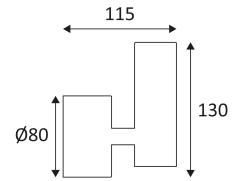

WL060

This product contains 1 light source(s) of energy efficiency F.

CODE	COLOR	MATERIAL	AC	LED	T° (K)	LED Lumen	System Lumen
WL16027	BLACK	ALUMINIUM	AC 230V	2,6W	2700K	80 Lm	56 Lm
WL160WW	BLACK	ALUMINIUM	AC 230V	2,6W	3000K	90 Lm	58 Lm
WL160NW	BLACK	ALUMINIUM	AC 230V	2,6W	4000K	90 Lm	82 Lm
WL060WW	SILVER	ALUMINIUM	AC 230V	2,6W	3000K	90 Lm	58 Lm
WL060NW	SILVER	ALUMINIUM	AC 230V	2,6W	4000K	90 Lm	82 Lm