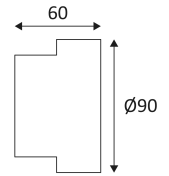

WL041 IP

This product contains 1 light source(s)

CODE	COLOR	MATERIAL	AC	LED	T° (K)	LED Lumen	System Lumen
WL041IPWW	SILVER	ALUMINIUM	AC 230V	1,6W	3000K	90 Lm	33 Lm
WL041IPNW	SILVER	ALUMINIUM	AC 230V	1,6W	4000K	90 Lm	37 Lm