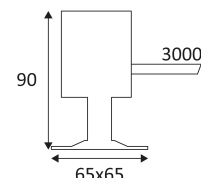

# UL030

This product contains 1 light source(s) of energy efficiency E.

of energy efficiency F.  
of energy efficiency E.

CODE	COLOR	MATERIAL	DC	LED	T° (K)	System Lumen	α
UL030DNBX27	STAINLESS STEEL 316	STAINLESS STEEL 316	DC 700mA 6,5V	4,6W	2700K	470 Lm	12°
UL030DNBX30	STAINLESS STEEL 316	STAINLESS STEEL 316	DC 700mA 6,5V	4,6W	3000K	480 Lm	12°
UL030DNBX40	STAINLESS STEEL 316	STAINLESS STEEL 316	DC 700mA 6,5V	4,6W	4000K	490 Lm	12°
UL030ANAX27	BRASS	BRASS	DC 700mA 6,5V	4,6W	2700K	470 Lm	12°
UL030ANAX30	BRASS	BRASS	DC 700mA 6,5V	4,6W	3000K	480 Lm	12°
UL030DWBX27	STAINLESS STEEL 316	STAINLESS STEEL 316	DC 700mA 6,5V	4,6W	2700K	470 Lm	40°
UL030DWBX30	STAINLESS STEEL 316	STAINLESS STEEL 316	DC 700mA 6,5V	4,6W	3000K	480 Lm	40°
UL030DWBX40	STAINLESS STEEL 316	STAINLESS STEEL 316	DC 700mA 6,5V	4,6W	4000K	490 Lm	40°
UL030BWBX27	BLACK	ALUMINIUM	DC 700mA 6,5V	4,6W	2700K	470 Lm	40°
UL030BWBX30	BLACK	ALUMINIUM	DC 700mA 6,5V	4,6W	3000K	480 Lm	40°
UL030AWAX27	BRASS	BRASS	DC 700mA 6,5V	4,6W	2700K	470 Lm	40°
UL030AWAX30	BRASS	BRASS	DC 700mA 6,5V	4,6W	3000K	480 Lm	40°

CODE	Watt Max	PRI	SEC	INPUTS	OUTPUTS	Max Case T°	Max Amb. T°
PSIP70018W	2-18W	AC 230V	DC 700mA	1	1	85°C	50°C
PSIP70036W	18-36W	AC 230V	DC 700mA	1	1	85°C	50°C

 Wall and ceiling mounting only.

 Ground mounting only.

Vertical orientation maximum to 360°.

Horizontal orientation maximum to 360°.

Product in conformity CE.

Colour rendering index >80.

LED specifications.

Power supply not included.

Connect to a constant current Led power supply of 700mA DC.