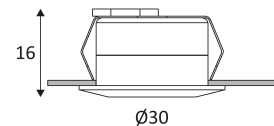

TIBLI R-B

- Fixed round recessed spotlight.
 - Fastened with louvers.
 - Quick connector and 2.00m cable included.
 - Dimmable converter 350mA (remote mounting) to be ordered separately (CD167 min. 2S max. 4W, compatible with start and end-of-phase dimmer).
- This product contains 1 light source(s) of energy efficiency G.