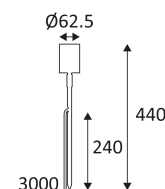

SL220 MAINS

This product contains 1 light source(s) of energy efficiency E.

CODE	COLOR	MATERIAL	AC	LED	T° (K)	System Lumen
SL220BWBM27	BLACK	ALUMINIUM	AC 230V	5,7W	2700K	515 Lm
SL220BWBM30	BLACK	ALUMINIUM	AC 230V	5,7W	3000K	520 Lm
SL220DWBM27	STAINLESS STEEL 316	STAINLESS STEEL 316	AC 230V	5,7W	2700K	515 Lm
SL220DWBM30	STAINLESS STEEL 316	STAINLESS STEEL 316	AC 230V	5,7W	3000K	520 Lm
SL220ZWB27	BRONZE	ALUMINIUM	AC 230V	5,7W	2700K	515 Lm
SL220ZWB30	BRONZE	ALUMINIUM	AC 230V	5,7W	3000K	520 Lm
SL220CWBM27	COPPER	COPPER	AC 230V	5,7W	2700K	515 Lm

Beam 40°.

Product in conformity CE.

Colour rendering index >80.

LED specifications.

Power supply included.

7 years warranty.

Replaceable control gear by an electrician.

Replaceable LED light source by an electrician.