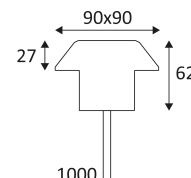

GL064

This product contains 4 light source(s) of energy efficiency F.

CODE	COLOR	MATERIAL	DC	LED	T° (K)	LED Lumen	System Lumen
GL064	CAST STAINLESS STEEL	STAINLESS STEEL 316	DC 350mA 11,5V	4W	3000K	90 Lm	65 Lm

 Hole cut to insert luminaire (55 mm)

 Product in conformity CE.

 Colour rendering index >80.

 LED specifications.
L70B10
70.000h

 Power supply not included.

Series connection.

Connect to a constant current Led power supply of 350mA DC.