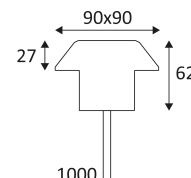

GL063

This product contains 3 light source(s) of energy efficiency F.

CODE	COLOR	MATERIAL	DC	LED	T° (K)	LED Lumen	System Lumen
GL063	CAST STAINLESS STEEL	STAINLESS STEEL 316	DC 350mA 8,5V	3W	3000K	90 Lm	45 Lm

 Hole cut to insert luminaire (55 mm)

 Product in conformity CE.

 Colour rendering index >80.

 LED specifications.
L70B10
70.000h

 Power supply not included.

Series connection.

Connect to a constant current Led power supply of 350mA DC.