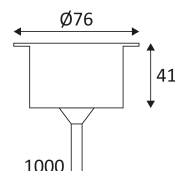

# GL040

This product contains 1 light source(s) of energy efficiency E.

CODE	MATERIAL	DC	LED	T° (K)	System Lumen	α
GL040DNBX27	STAINLESS STEEL 316	DC 350mA 6,5V DC 700mA 6,5V	2,2W (350mA) 4,6W (700mA)	2700K	310 Lm (350mA) 515 Lm (700mA)	12°
GL040DNBX30	STAINLESS STEEL 316	DC 350mA 6,5V DC 700mA 6,5V	2,2W (350mA) 4,6W (700mA)	3000K	290 Lm (350mA) 520 Lm (700mA)	12°
GL040DNBX40	STAINLESS STEEL 316	DC 350mA 6,5V DC 700mA 6,5V	2,2W (350mA) 4,6W (700mA)	4000K	300 Lm (350mA) 530 Lm (700mA)	12°
GL040ANBX27	ANTIQUÉ BRASS	DC 350mA 6,5V DC 700mA 6,5V	2,2W (350mA) 4,6W (700mA)	2700K	290 Lm (350mA) 515 Lm (700mA)	12°
GL040ANBX30	ANTIQUÉ BRASS	DC 350mA 6,5V DC 700mA 6,5V	2,2W (350mA) 4,6W (700mA)	3000K	300 Lm (350mA) 520 Lm (700mA)	12°
GL040DWBX27	STAINLESS STEEL 316	DC 350mA 6,5V DC 700mA 6,5V	2,2W (350mA) 4,6W (700mA)	2700K	290 Lm (350mA) 515 Lm (700mA)	40°
GL040DWBX30	STAINLESS STEEL 316	DC 350mA 6,5V DC 700mA 6,5V	2,2W (350mA) 4,6W (700mA)	3000K	290 Lm (350mA) 520 Lm (700mA)	40°
GL040DWBX40	STAINLESS STEEL 316	DC 350mA 6,5V DC 700mA 6,5V	2,2W (350mA) 4,6W (700mA)	4000K	300 Lm (350mA) 530 Lm (700mA)	40°
GL040AWBX27	ANTIQUÉ BRASS	DC 350mA 6,5V DC 700mA 6,5V	2,2W (350mA) 4,6W (700mA)	2700K	290 Lm (350mA) 515 Lm (700mA)	40°
GL040AWBX30	ANTIQUÉ BRASS	DC 350mA 6,5V DC 700mA 6,5V	2,2W (350mA) 4,6W (700mA)	3000K	300 Lm (350mA) 520 Lm (700mA)	40°

ACCESSOIRES	MATERIAL	DESCRIPTION	L (mm)
GLA01	STAINLESS STEEL 316	SQUARE RING 94x94mm	94
TUBE68	ALUMINIUM	INSTALLATION TUBE 72x150mm	150
PSIP3509W		DRIVER 1-9W 350mA CC IP65	149
PSIP35018W		DRIVER 9-18W 350mA CC IP65	149
PSIP70018W		DRIVER 2-18W 700mA CC IP65	149
PSIP70036W		DRIVER 18-36W 700mA CC IP65	162
JB2		IP68 3-OUTLET SERIES JUNCTION BOX	

 Hole cut to insert luminaire (70mm)

 CE Product in conformity CE.

 CRI >80 Colour rendering index >80.

 LED L70B10 70.000h LED specifications.

 Power supply not included.

 Series connection.

 350 mA Connect to a constant current Led power supply of 350mA DC.