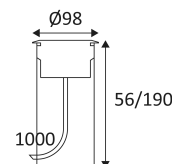

GL038

This product contains 1 light source(s) of energy efficiency E.