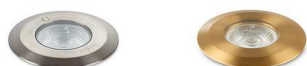

# GL038

This product contains 1 light source(s) of energy efficiency E.

CODE	MATERIAL	AC	LED	T° (K)	System Lumen
GL038DWBM27	STAINLESS STEEL 316	AC 230V	2,9W	2700K	280 Lm
GL038DWBM30	STAINLESS STEEL 316	AC 230V	2,9W	3000K	290 Lm
GL038DWBM40	STAINLESS STEEL 316	AC 230V	2,9W	4000K	300 Lm
GL038AWBM27	ANTIQUÉ BRASS	AC 230V	2,9W	2700K	280 Lm
GL038AWBM30	ANTIQUÉ BRASS	AC 230V	2,9W	3000K	290 Lm

ACCESSOIRES	DESCRIPTION	
JB5	IP68 PARALLEL CONNECTION BOX WITH GEL	
WC59	IP68 CONNECTOR	

 Recessed floor mounting only.

 Indoor and outdoor use.

 IP67 Dust-tight. Watertight (immersible).

 IK08 Protection against an impact energy of 5 Joules.

 Earth wire . Fixture equipped with primary insulation only.

 Hole cut to insert luminaire. (80mm)

 Hole cut to insert recessed housing. (85mm).

 Beam 40°.

 Product in conformity CE.

 CRI >80 Colour rendering index >80.