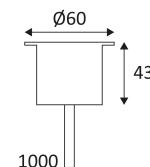

GL016

This product contains 1 light source(s) of energy efficiency F.

of energy efficiency F.

CODE	COLOR	MATERIAL	DC	LED	T° (K)	System Lumen
GL016BMBX27	BLACK	ALUMINIUM	DC 350mA 3V DC 700mA 3V	1W (350mA) 2W (700mA)	2700K	70 Lm (350mA) 120 Lm (700mA)
GL016BMBX30	BLACK	ALUMINIUM	DC 350mA 3V DC 700mA 3V	1W (350mA) 2W (700mA)	3000K	75 Lm (350mA) 135 Lm (700mA)
GL016BMBX40	BLACK	ALUMINIUM	DC 350mA 3V DC 700mA 3V	1W (350mA) 2W (700mA)	4000K	95 Lm (350mA) 140 Lm (700mA)
GL016BMBXBL	BLACK	ALUMINIUM	DC 350mA 3V DC 700mA 3V	1W (350mA) 2W (700mA)	BLUE	20 Lm (350mA) 20 Lm (700mA)
GL016F27	STAINLESS STEEL 316	STAINLESS STEEL 316	DC 350mA 3V DC 700mA 3V	1W (350mA) 2W (700mA)	2700K	70 Lm (350mA) 120 Lm (700mA)
GL016FWW	STAINLESS STEEL 316	STAINLESS STEEL 316	DC 350mA 3V DC 700mA 3V	1W (350mA) 2W (700mA)	3000K	75 Lm (350mA) 135 Lm (700mA)
GL016FNW	STAINLESS STEEL 316	STAINLESS STEEL 316	DC 350mA 3V DC 700mA 3V	1W (350mA) 2W (700mA)	4000K	95 Lm (350mA) 140 Lm (700mA)
GL016FBLUE	STAINLESS STEEL 316	STAINLESS STEEL 316	DC 350mA 3V DC 700mA 3V	1W (350mA) 2W (700mA)	BLUE	10 Lm (350mA) 20 Lm (700mA)
GL016FAB27	ANTIQUÉ BRASS	ANTIQUÉ BRASS	DC 350mA 3V DC 700mA 3V	1W (350mA) 2W (700mA)	2700K	70 Lm (350mA) 120 Lm (700mA)
GL016FABWW	ANTIQUÉ BRASS	ANTIQUÉ BRASS	DC 350mA 3V DC 700mA 3V	1W (350mA) 2W (700mA)	3000K	75 Lm (350mA) 135 Lm (700mA)
GL016FABNW	ANTIQUÉ BRASS	ANTIQUÉ BRASS	DC 350mA 3V DC 700mA 3V	1W (350mA) 2W (700mA)	4000K	95 Lm (350mA) 140 Lm (700mA)

BLACK

STAINLESS STEEL 316

ANTIQUÉ BRASS

ACCESSOIRES	MATERIAL	DESCRIPTION	L (mm)	
TUBE50	ALUMINIUM	INSTALLATION TUBE 56x150mm	150	
PSIP3509W		DRIVER 1-9W 350mA CC IP65	149	
PSIP35018W		DRIVER 9-18W 350mA CC IP65	149	
PSIP70018W		DRIVER 2-18W 700mA CC IP65	149	
PSIP70036W		DRIVER 18-36W 700mA CC IP65	162	
JB2		IP68 3-OUTLET SERIES JUNCTION BOX		
JB4		IP68 SERIES CONNECTION BOX WITH GEL