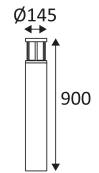

BOL201

This product contains 1 light source(s)

CODE	COLOR	MATERIAL	AC	LED	T° (K)	LED Lumen	System Lumen
BOL201X30	BLACK	ALUMINIUM	AC 230V	23W	3000K	2300 Lm	930 Lm

ACCESSOIRES	DESCRIPTION
JB5	IP68 PARALLEL CONNECTION BOX WITH GEL 