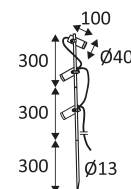

BASIL 3 P

- Accent spotlight for outdoor lighting.
 - Adjustable stem height: 60 or 90cm.
 - Adjustable spotlight position.
 - 2.50m cable and ground spike included.
 - Non-dimmable converters integrated into the luminaire.
- This product contains 3 light source(s) of energy efficiency E.

-  Ground mounting only.
-  Outdoor use.
-  Protected against the ingress of dust. Protected against jets of water.
-  Protection against an impact energy of 2 Joules.
-  Live parts are equipped with additional isolation protection, such as reinforced or double insulation.
-  Vertical orientation maximum to 360°.
-  Horizontal orientation maximum to 360°.
-  Beam 50°.
-  Product in conformity CE.
-  Colour rendering index >80.
-  LED specifications.
-  Photobiological risk RG1
-  Test on 650°.
-  Power supply included.
-  5 years warranty.
-  Photometric data available on our website: www.indigo-lighting.com