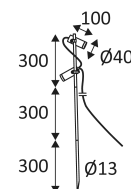

# BASIL 2 P

- Accent spotlight for outdoor lighting.
  - Adjustable stem height: 60 or 90cm.
  - Adjustable spotlight position.
  - 2.50m cable and ground spike included.
  - Non-dimmable converters integrated into the luminaire.
- This product contains 2 light source(s) of energy efficiency E.

-  Ground mounting only.
-  Outdoor use.
-  Protected against the ingress of dust. Protected against jets of water.
-  Protection against an impact energy of 2 Joules.
-  Live parts are equipped with additional isolation protection, such as reinforced or double insulation.
-  Vertical orientation maximum to 360°.
-  Horizontal orientation maximum to 360°.
-  Beam 50°.
-  Product in conformity CE.
-  Colour rendering index >80.
-  LED specifications.
-  Photobiological risk RG1
-  Test on 650°.
-  Power supply included.
-  5 years warranty.
-  Photometric data available on our website: [www.indigo-lighting.com](http://www.indigo-lighting.com)