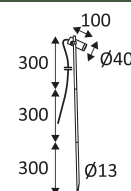

# BASIL 1 P

- Accent spotlight for outdoor lighting.
  - Adjustable stem height: 60 or 90cm.
  - Adjustable spotlight position.
  - 2.50m cable and ground spike included.
  - Non-dimmable converter integrated into the luminaire.
- This product contains 1 light source(s) of energy efficiency E.

Vertical orientation maximum to 360°.

Horizontal orientation maximum to 360°.

Beam 50°.

Product in conformity CE.

Colour rendering index >80.

LED specifications.

Photobiological risk RG1

Test on 650°.