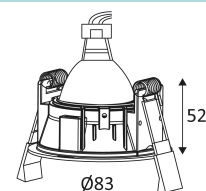

# BALI R GU10

- Fixed round recessed spotlight.
- Low luminance reflector.
- Fastened with springs.

CODE	COLOR	MATERIAL	SOCKET	AC	Watt Max	LAMP
DO51305	MATT BLACK	ALUMINIUM	GU10	AC 230V	10W	PAR16 LED
DO51308	MATT BLACK - CHAMPAGNE	ALUMINIUM	GU10	AC 230V	10W	PAR16 LED
DO51317	MATT BLACK - SILVER	ALUMINIUM	GU10	AC 230V	10W	PAR16 LED
DO51330	MATT WHITE	ALUMINIUM	GU10	AC 230V	10W	PAR16 LED
DO51349	MATT WHITE - CHAMPAGNE	ALUMINIUM	GU10	AC 230V	10W	PAR16 LED
DO51353	MATT WHITE - SILVER	ALUMINIUM	GU10	AC 230V	10W	PAR16 LED

Hole cut to insert luminaire (75mm)

Minimum ceiling height to insert luminaire. (140mm)

Product in conformity CE.

Test on 650°.

Product can not be covered after installation even with insulation.

3 years warranty.