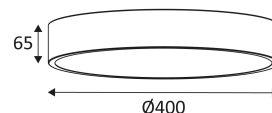

JUNE 2 C

- Decorative wall or ceiling lamp.
- Opaline PS diffuser.
- 2700K, 3000K or 4000K selectable via a switch in the luminaire.
- Dimmable converter built in the device.
- Compatible with start and end-of-phase dimmer.

This product contains 1 light source(s) of energy efficiency F.

CODE	COLOR	MATERIAL	AC	LED	T° (K)	LED Lumen	System Lumen
WA22305	MATT BLACK	ALUMINIUM	AC 230V	30W	2700-3000-4000K	5600 Lm (4000K)	3325 Lm (4000K)
WA22330	MATT WHITE	ALUMINIUM	AC 230V	30W	2700-3000-4000K	5600 Lm (4000K)	3325 Lm (4000K)

MATT WHITE

Wall and ceiling mounting only.

Indoor use only.

Protected against the ingress of solid bodies greater than 1mm. Protected against splashing water.

Protection against an impact energy of 0,20 Joule.

Earth wire . Fixture equipped with primary insulation only.

Beam 120°.

Product in conformity CE.

Colour rendering index >80.

Selectable colour temperature.

LED specifications.

Photobiological risk RG1

Test on 650°.

Power supply included.

The product is dimmable.

5 years warranty.

Photometric data available on our website: www.indigo-lighting.com

Replaceable control gear by an electrician.