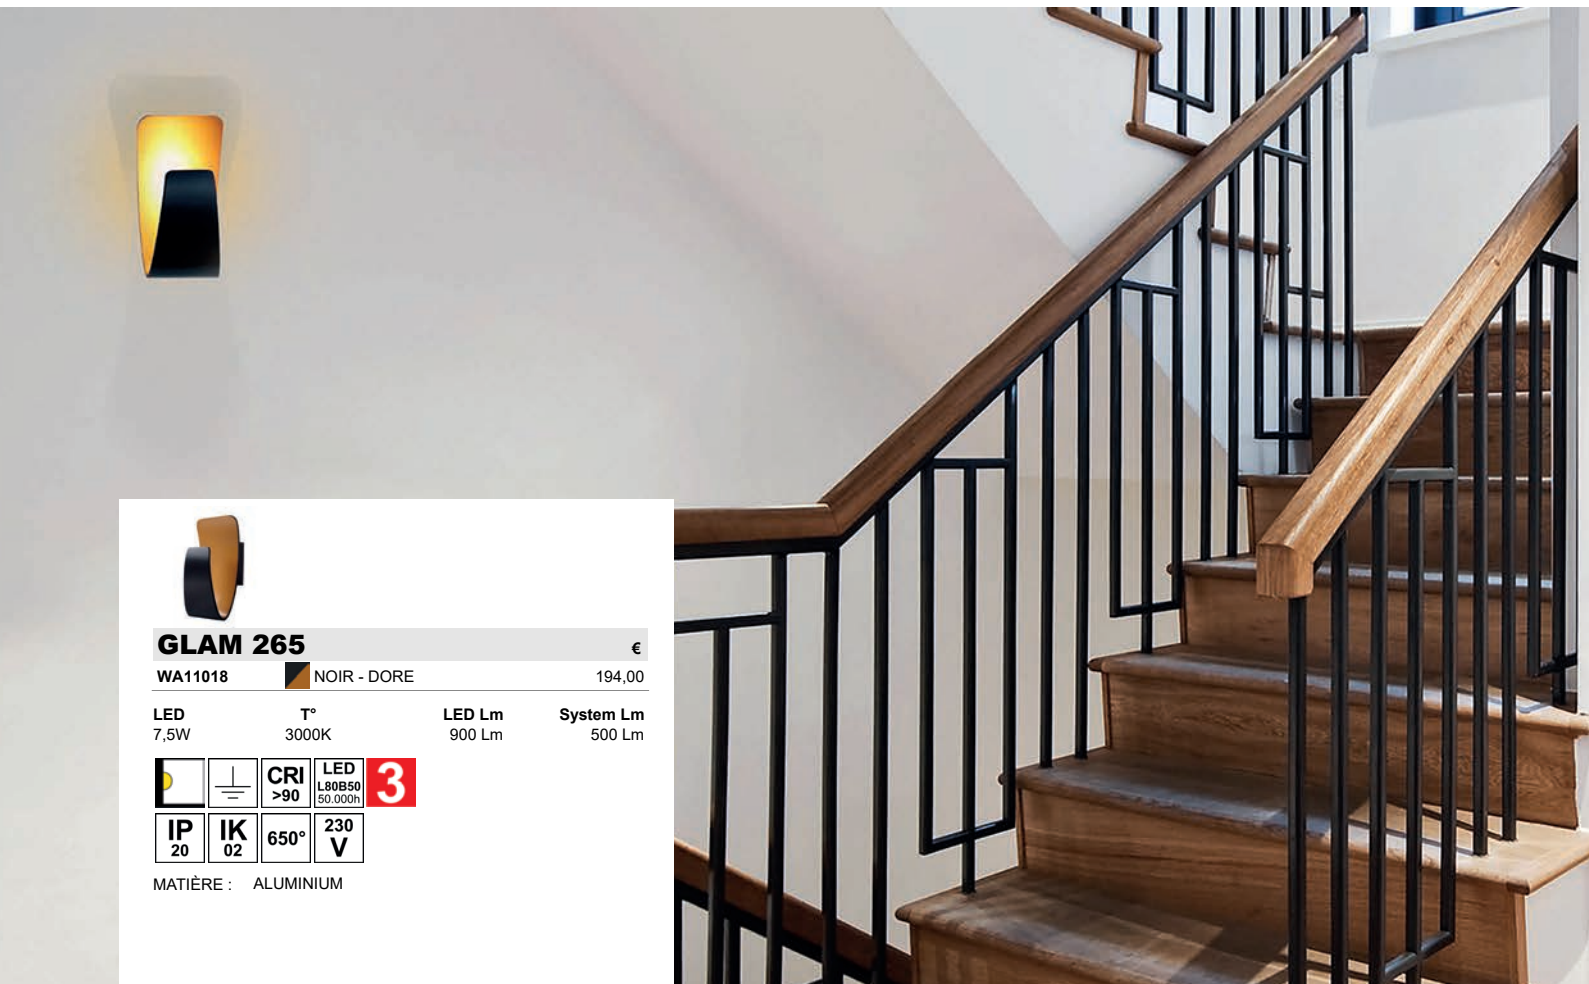

LED T° LED Lm System Lm
30W 3000-4000K 3000 Lm (4000K) 2081 Lm (4000K)

MATIÈRE : FONTE D'ALUMINIUM

EVA 65R

€

DW110R31 BLANC 90,00

LED 4W T° 3000K LED Lm 420 Lm System Lm 180 Lm

MATIÈRE : ALUMINIUM

GLAM 265