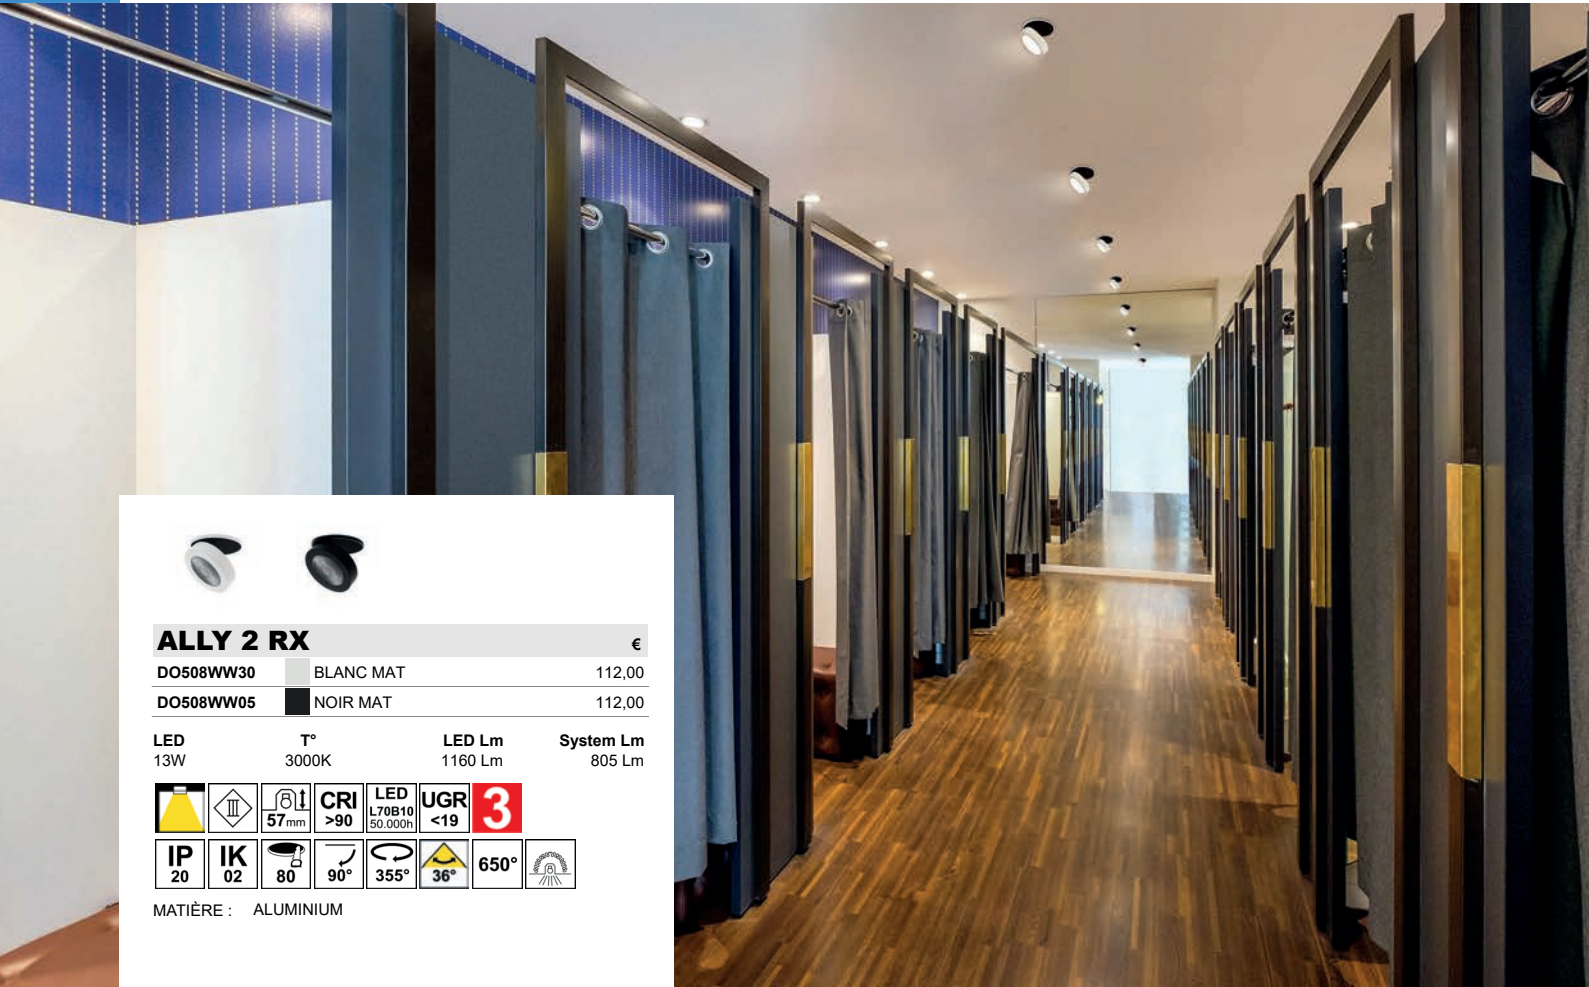

ALLY 2 RX

DO508WW30	BLANC MAT	112,00
DO508WW05	NOIR MAT	112,00

LED 13W	T° 3000K	LED Lm 1160 Lm	System Lm 805 Lm

MATIÈRE : ALUMINIUM