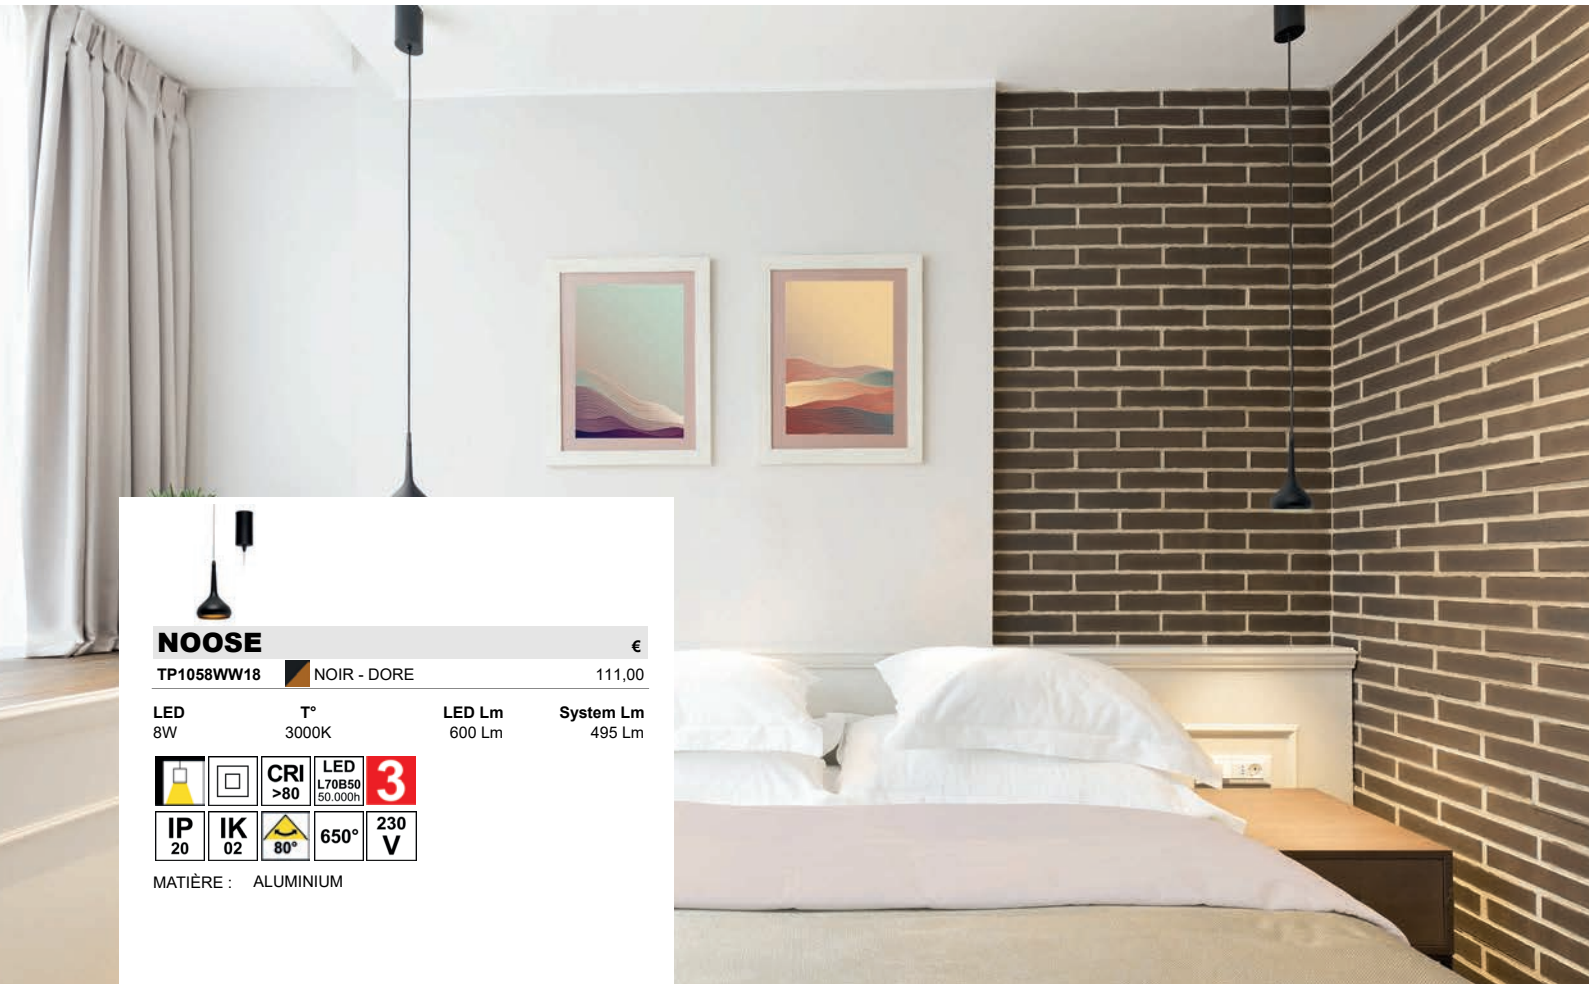

NOOSE		€	
TP1058WW18	NOIR - DORE	111,00	
LED	T°	LED Lm	System Lm
8W	3000K	600 Lm	495 Lm

MATIÈRE : ALUMINIUM