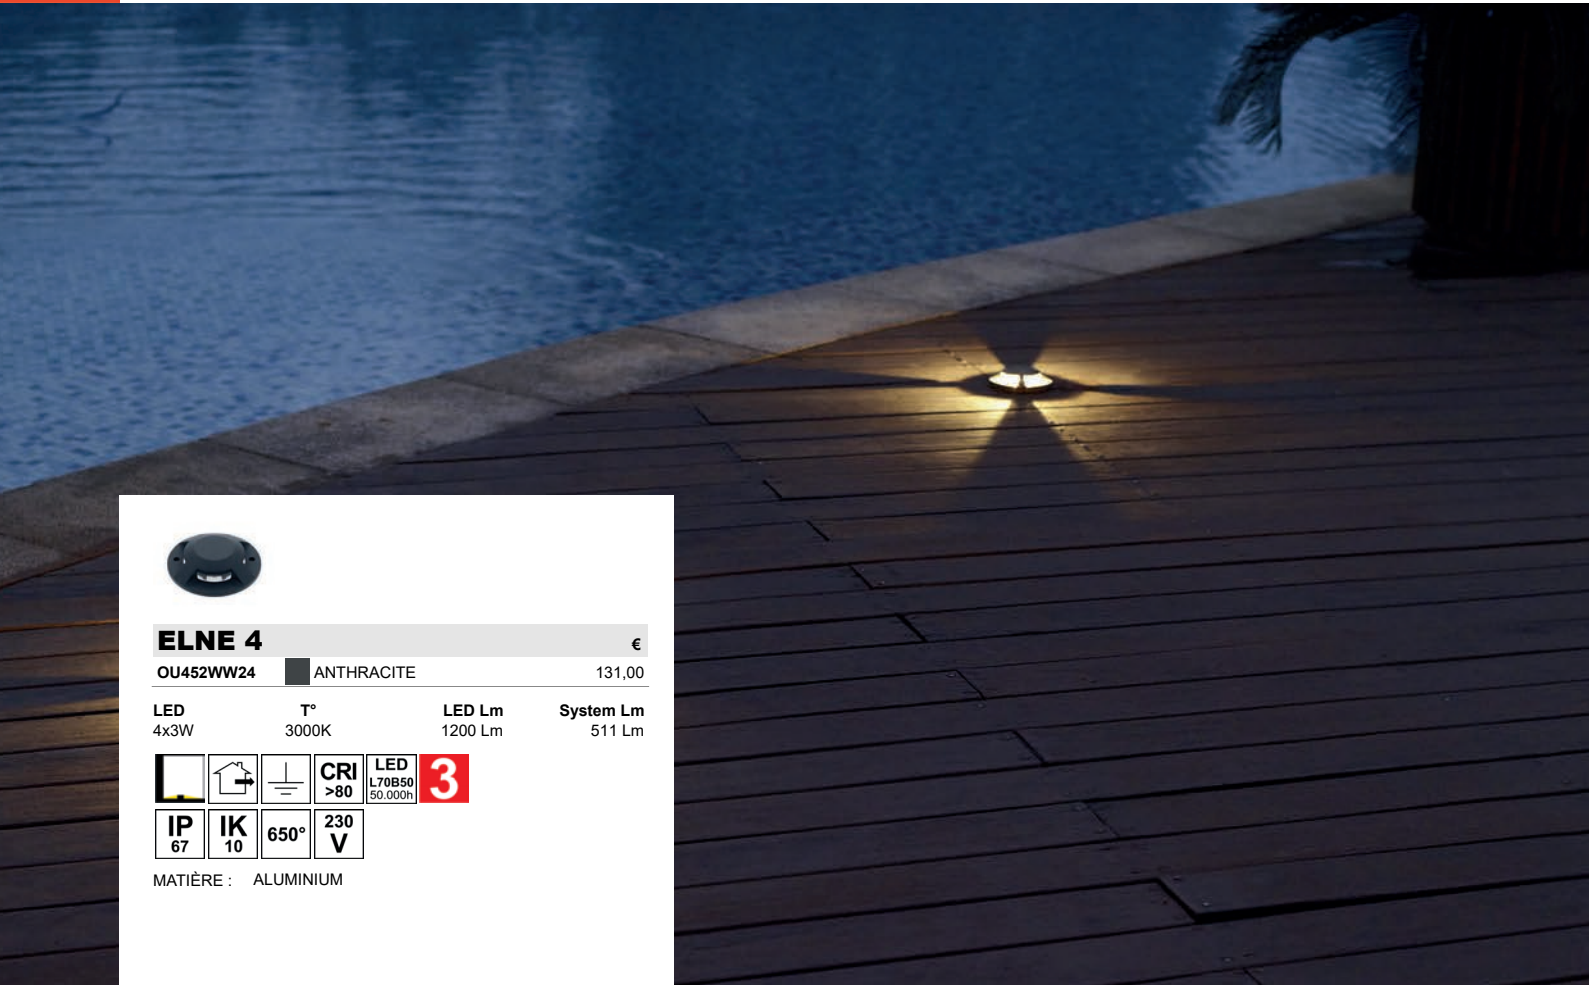

ELNE 4

€

OU452WW24 ANTHRACITE 131,00

LED 4x3W T° 3000K LED Lm 1200 Lm System Lm 511 Lm

MATIÈRE : ALUMINIUM