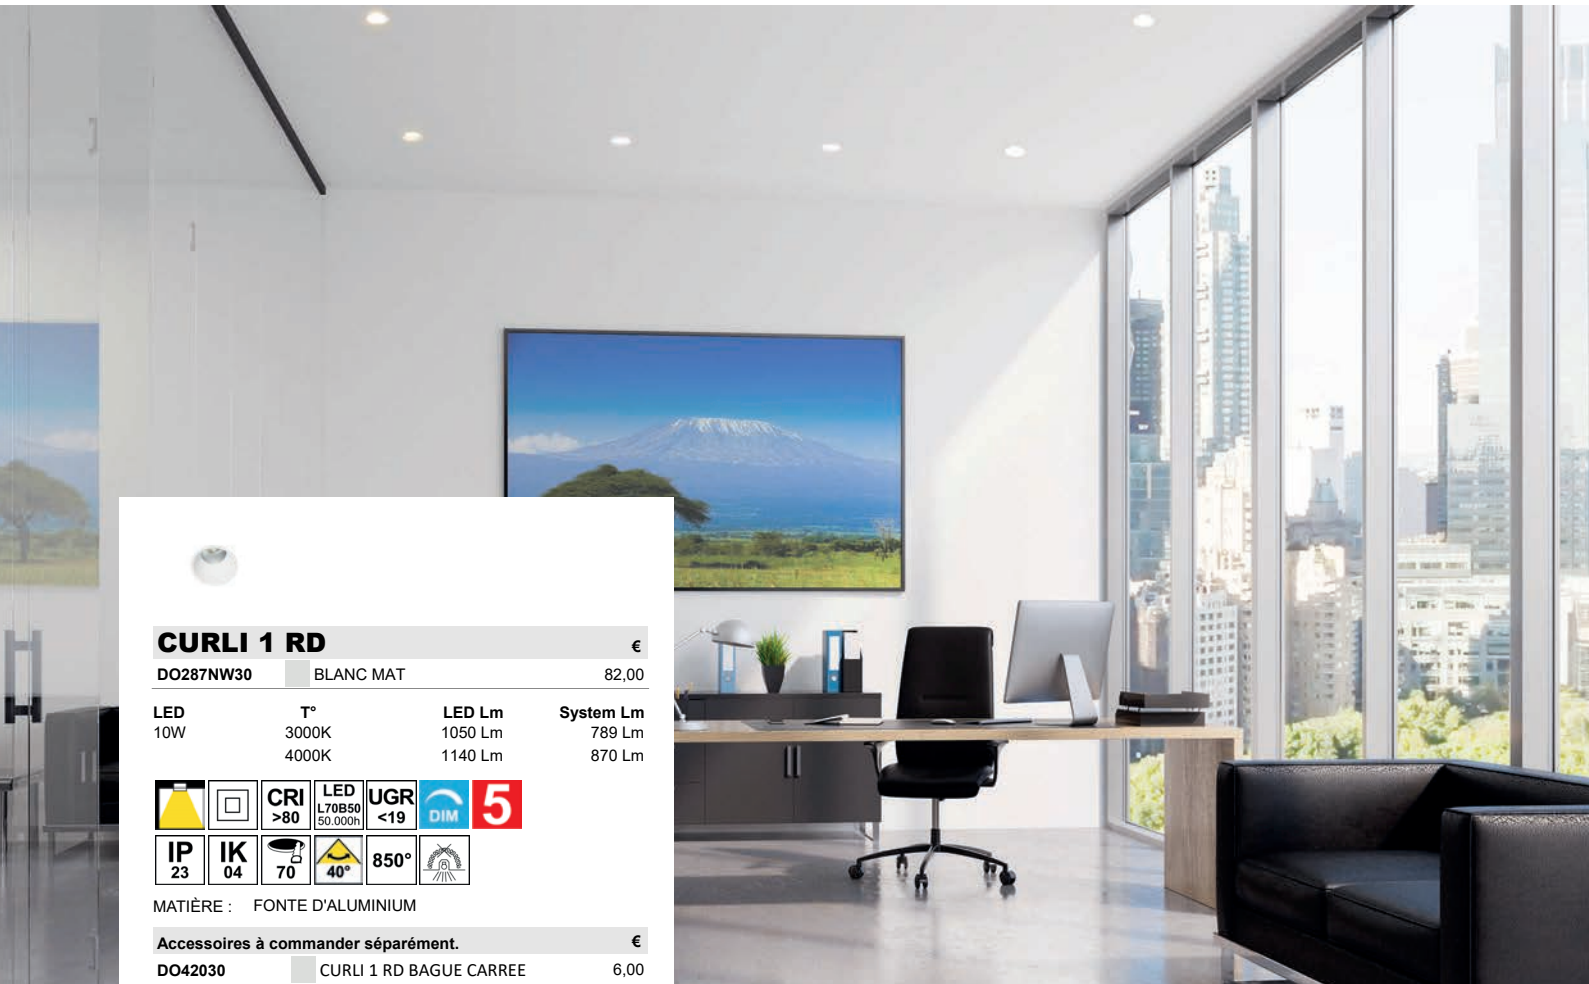

MATIÈRE : ALUMINIUM

TERTIAIRE
BUREAU

KAVA

KU147941 ALUMINIUM POLI € 187,00

NON DIMMABLE

LED	T°	LED Lm	System Lm
5W	3000K	500 Lm	390 Lm

MATIÈRE : ALUMINIUM

CURLI 1 RD