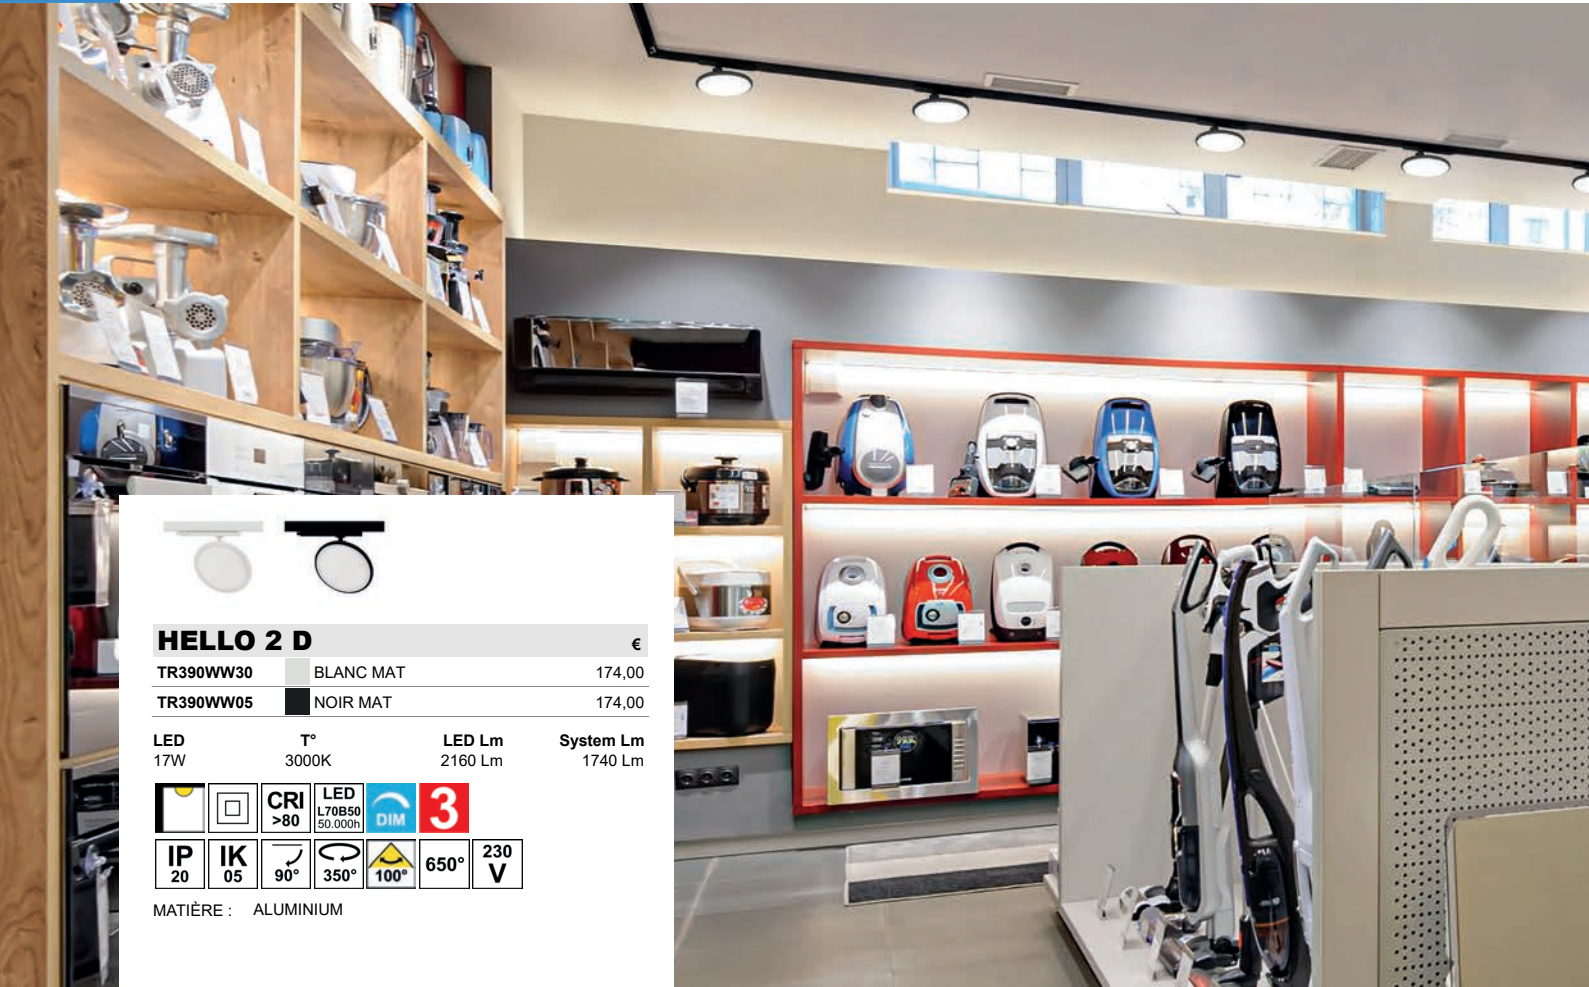

HELLO 2 D

TR390WW30	BLANC MAT	174,00 €
TR390WW05	NOIR MAT	174,00 €

LED 17W	T° 3000K	LED Lm 2160 Lm	System Lm 1740 Lm

MATIÈRE : ALUMINIUM