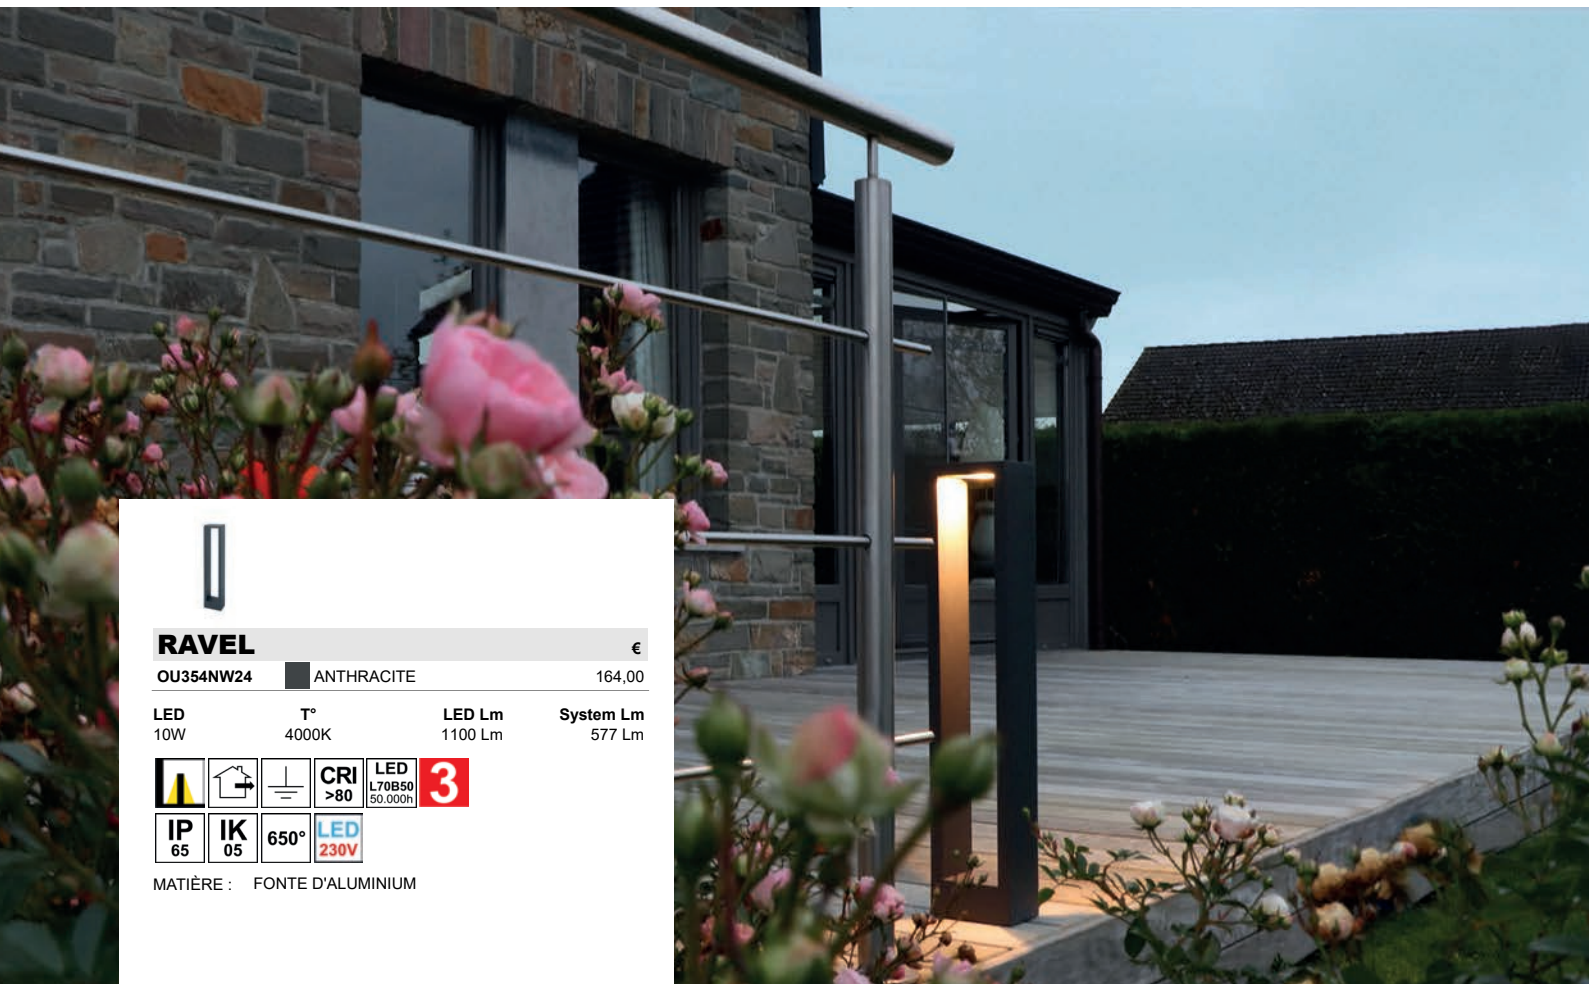

RAVEL €

OU354NW24 ANTHRACITE 164,00

LED	T°	LED Lm	System Lm
10W	4000K	1100 Lm	577 Lm

			CRI >80	LED L70B50 50.000h	3
IP 65	IK 05	650°	LED 230V		

MATIÈRE : FONTE D'ALUMINIUM