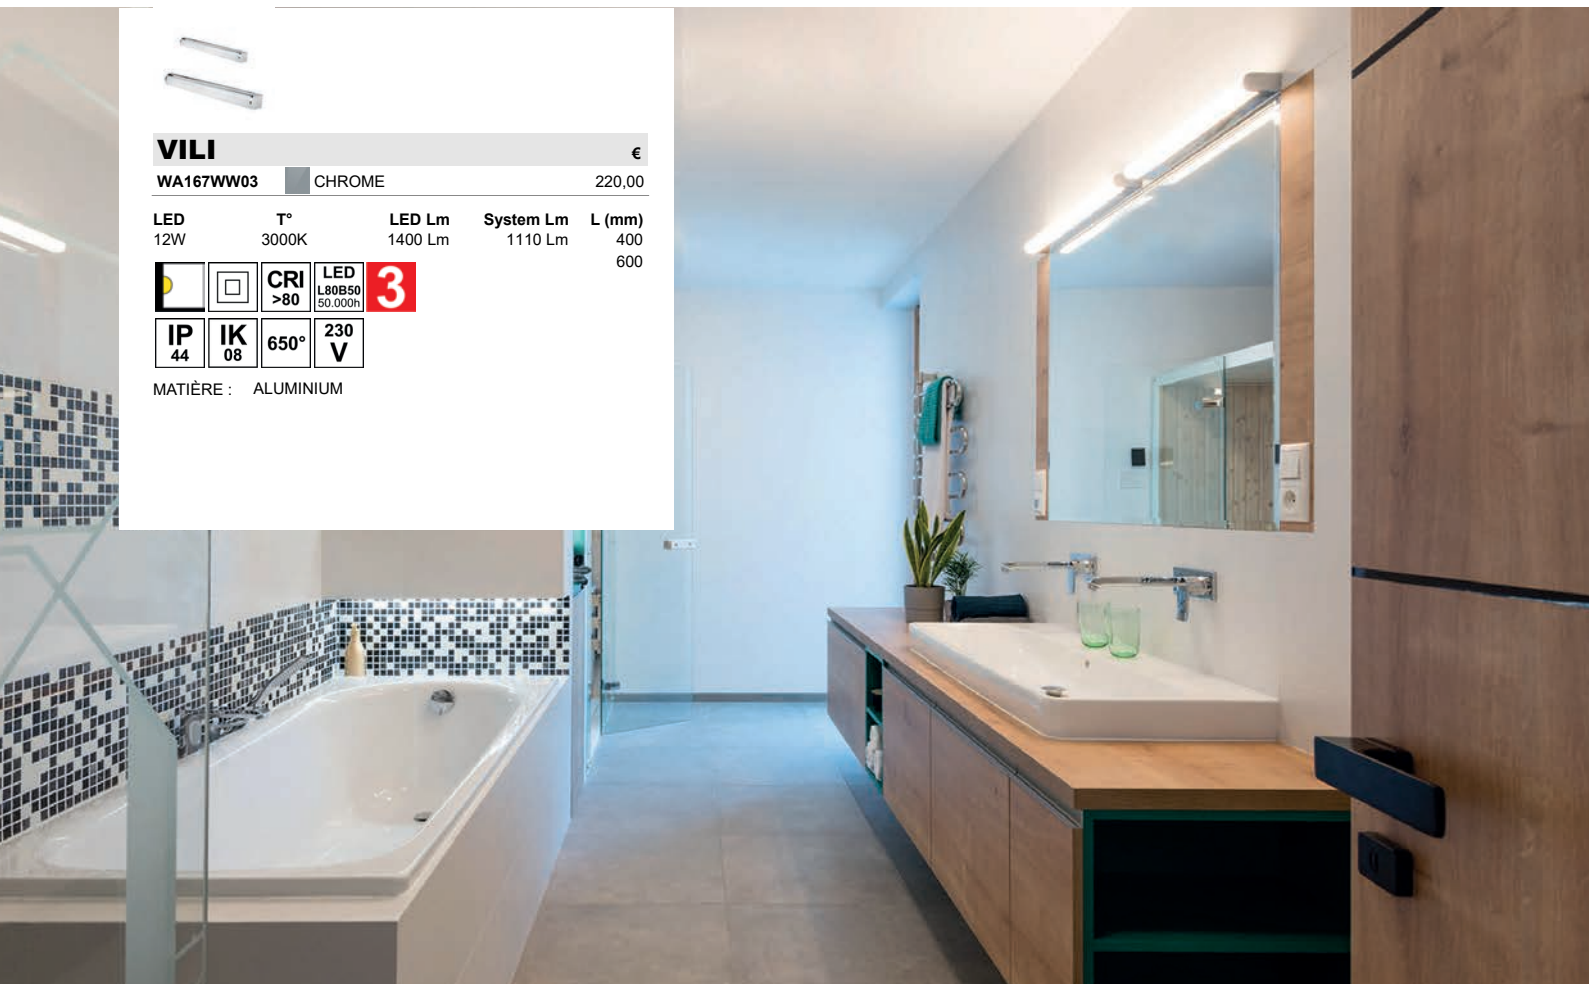

VILI

€

WA167WW03	CHROME	220,00

LED 12W	T° 3000K	LED Lm 1400 Lm	System Lm 1110 Lm	L (mm) 400
				600

MATIÈRE : ALUMINIUM