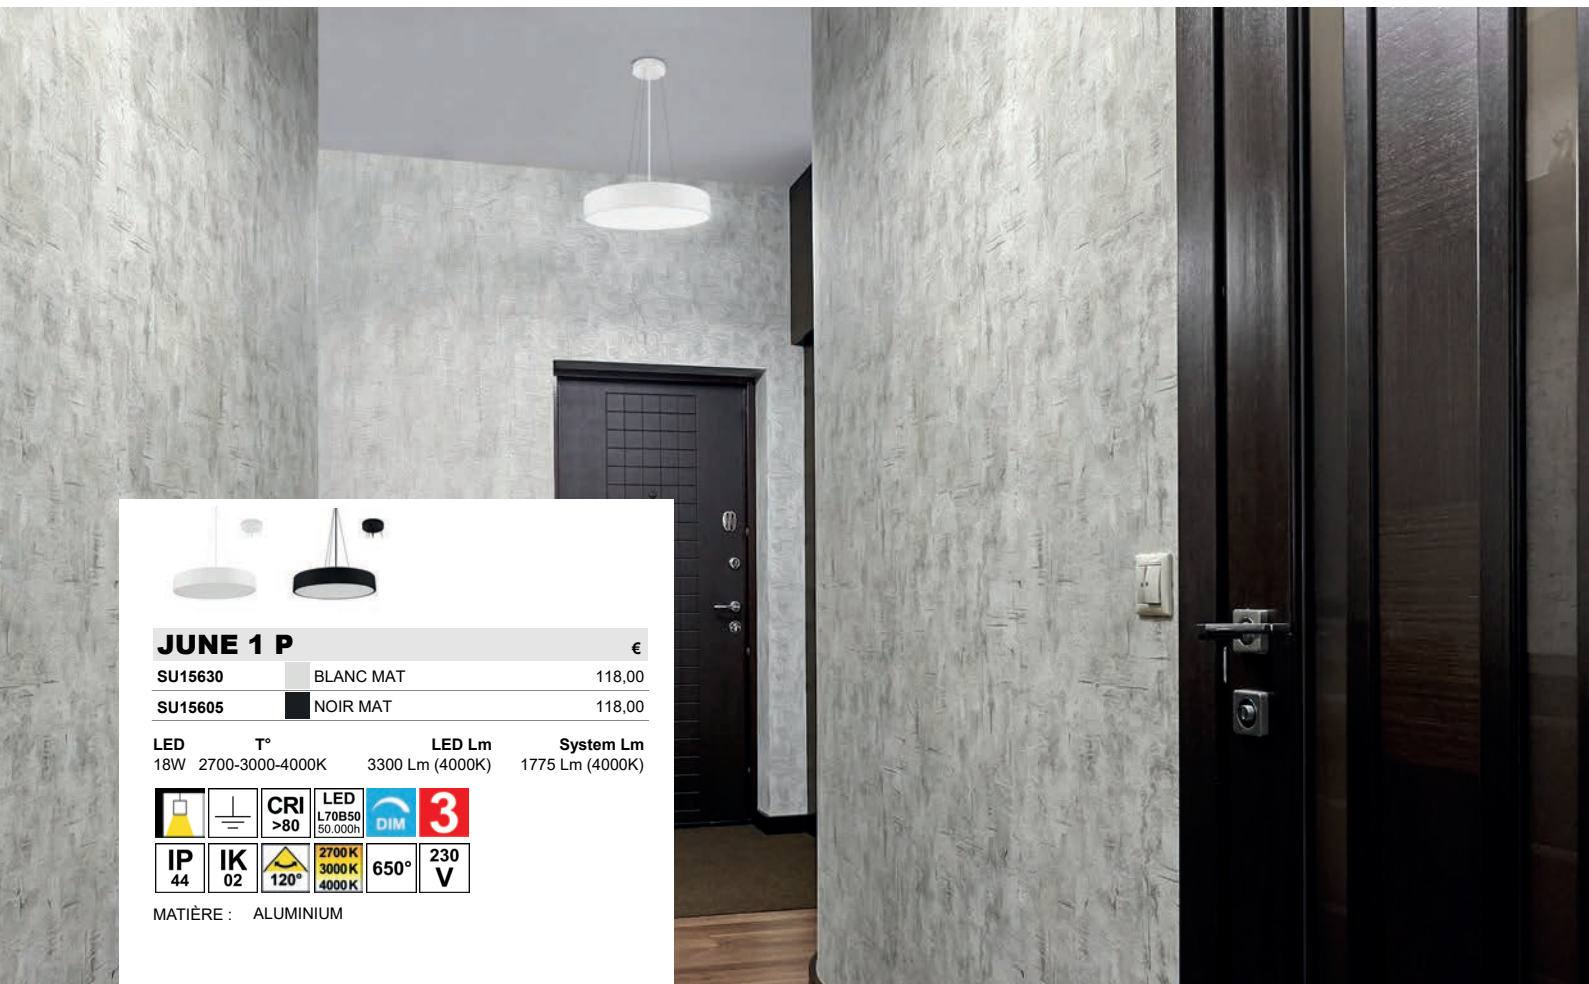

JUNE 1 P €

SU15630	BLANC MAT	118,00
SU15605	NOIR MAT	118,00

LED	T°	LED Lm	System Lm
18W	2700-3000-4000K	3300 Lm (4000K)	1775 Lm (4000K)

MATIÈRE : ALUMINIUM