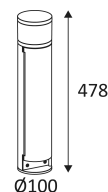

AVI 1

- Round terminal for outdoor lighting.
- With 2P + 16A max max 2 x 2000W sockets.
- With separate power supply for lighting and sockets.
- Non-dimmable converter built in the device.

This product contains 1 light source(s) of energy efficiency E.

CODE	COLOR	MATERIAL	AC	LED	T° (K)	LED Lumen	System Lumen
OU415WW24	ANTHRACITE	CAST ALUMINIUM	AC 230V	4W	3000K	475 Lm	175 Lm
OU415NW24	ANTHRACITE	CAST ALUMINIUM	AC 230V	4W	4000K	480 Lm	170 Lm

Floor mounting only.